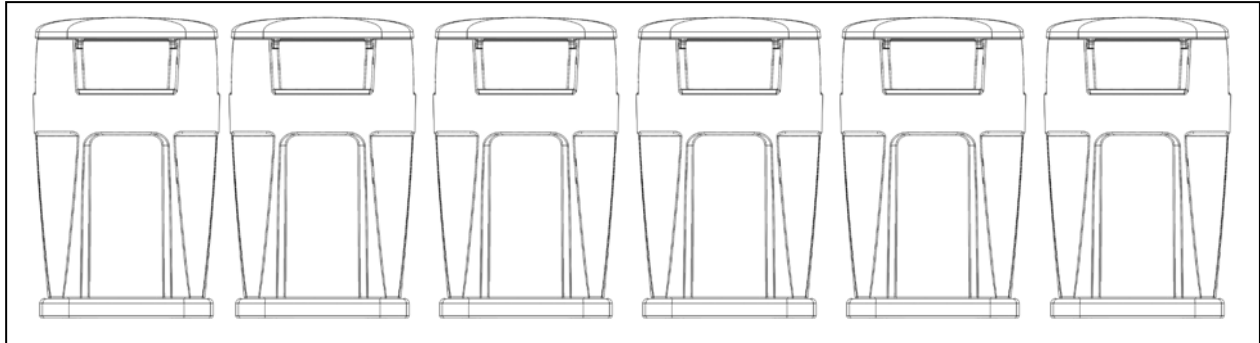

#### Features:

- 29" Square x 47" Tall
- 65-Gallon capacity
- Arrives fully assembled and ready for use.
- Complete unit weighs 150 pounds (empty)
- High impact & UV stable polyethylene plastic
- Double wall fabrication adds structural strength
- Gravity Lock included
- Smooth interior assists with waste removal
- 4-way entry lid
- 3-piece design allows for individual replacement parts.
- Easily converts to a recycling container
- 10 standard colors available
- Custom options include logos, symbols and premium colors.

### Features:

- 29" Square x 47" Tall
- 65-Gallon capacity
- Arrives fully assembled and ready for use.
- 4-way entry lid with custom opening options (see examples below) (Sketch your own design)
- Complete unit weighs 150 pounds (empty)
- High impact & UV stable polyethylene plastic
- Double wall fabrication adds structural strength
- Gravity Lock included
- Smooth interior assists with waste removal
- 3-piece design allows for individual replacement parts
- Easily converts to a waste container
- 10 standard colors available
- Custom options include logos, symbols and premium colors.