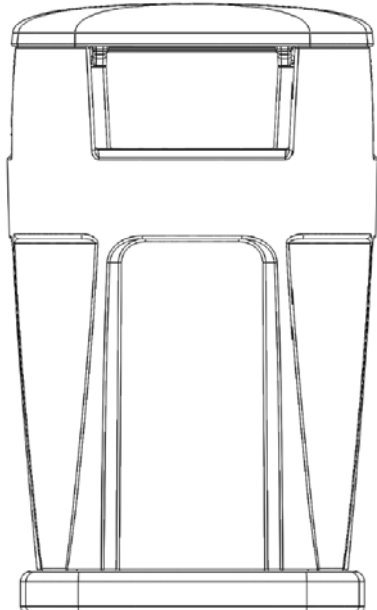

## Automated Waste Collection System made easy by Wausau Made

Wausau Made has done it again... We have created a decorative waste and recycling container that can be collected curb side by your local sanitation truck. Our highly durable plastic waste container will allow for an increased volume of waste collected as well as lessening the physical demands on sanitation workers. Emptying this waste container automatically reduces work related injuries and saves you money. Our 65-gallon waste container will also help keep your public spaces cleaner and healthier with a reduced amount of litter on the ground. This waste container is perfect for your municipalities, streetscapes and events. Wausau Made is doing our part to Keep America Beautiful!

### TF1953 Solid Waste Container:

#### Features:

- 29" Square x 47" Tall
- 65-Gallon capacity
- Arrives fully assembled and ready for use.
- Complete unit weighs 150 pounds (empty)
- High impact & UV stable polyethylene plastic
- Double wall fabrication adds structural strength
- Gravity Lock included
- Smooth interior assists with waste removal
- 4-way entry lid
- 3-piece design allows for individual replacement parts.
- Easily converts to a recycling container
- 10 standard colors available
- Custom options include logos, symbols and premium colors.

### Features:

- 29" Square x 47" Tall
- 65-Gallon capacity
- Arrives fully assembled and ready for use.
- 4-way entry lid with custom opening options (see examples below) (Sketch your own design)
- Complete unit weighs 150 pounds (empty)
- High impact & UV stable polyethylene plastic
- Double wall fabrication adds structural strength
- Gravity Lock included
- Smooth interior assists with waste removal
- 3-piece design allows for individual replacement parts
- Easily converts to a waste container
- 10 standard colors available
- Custom options include logos, symbols and premium colors.